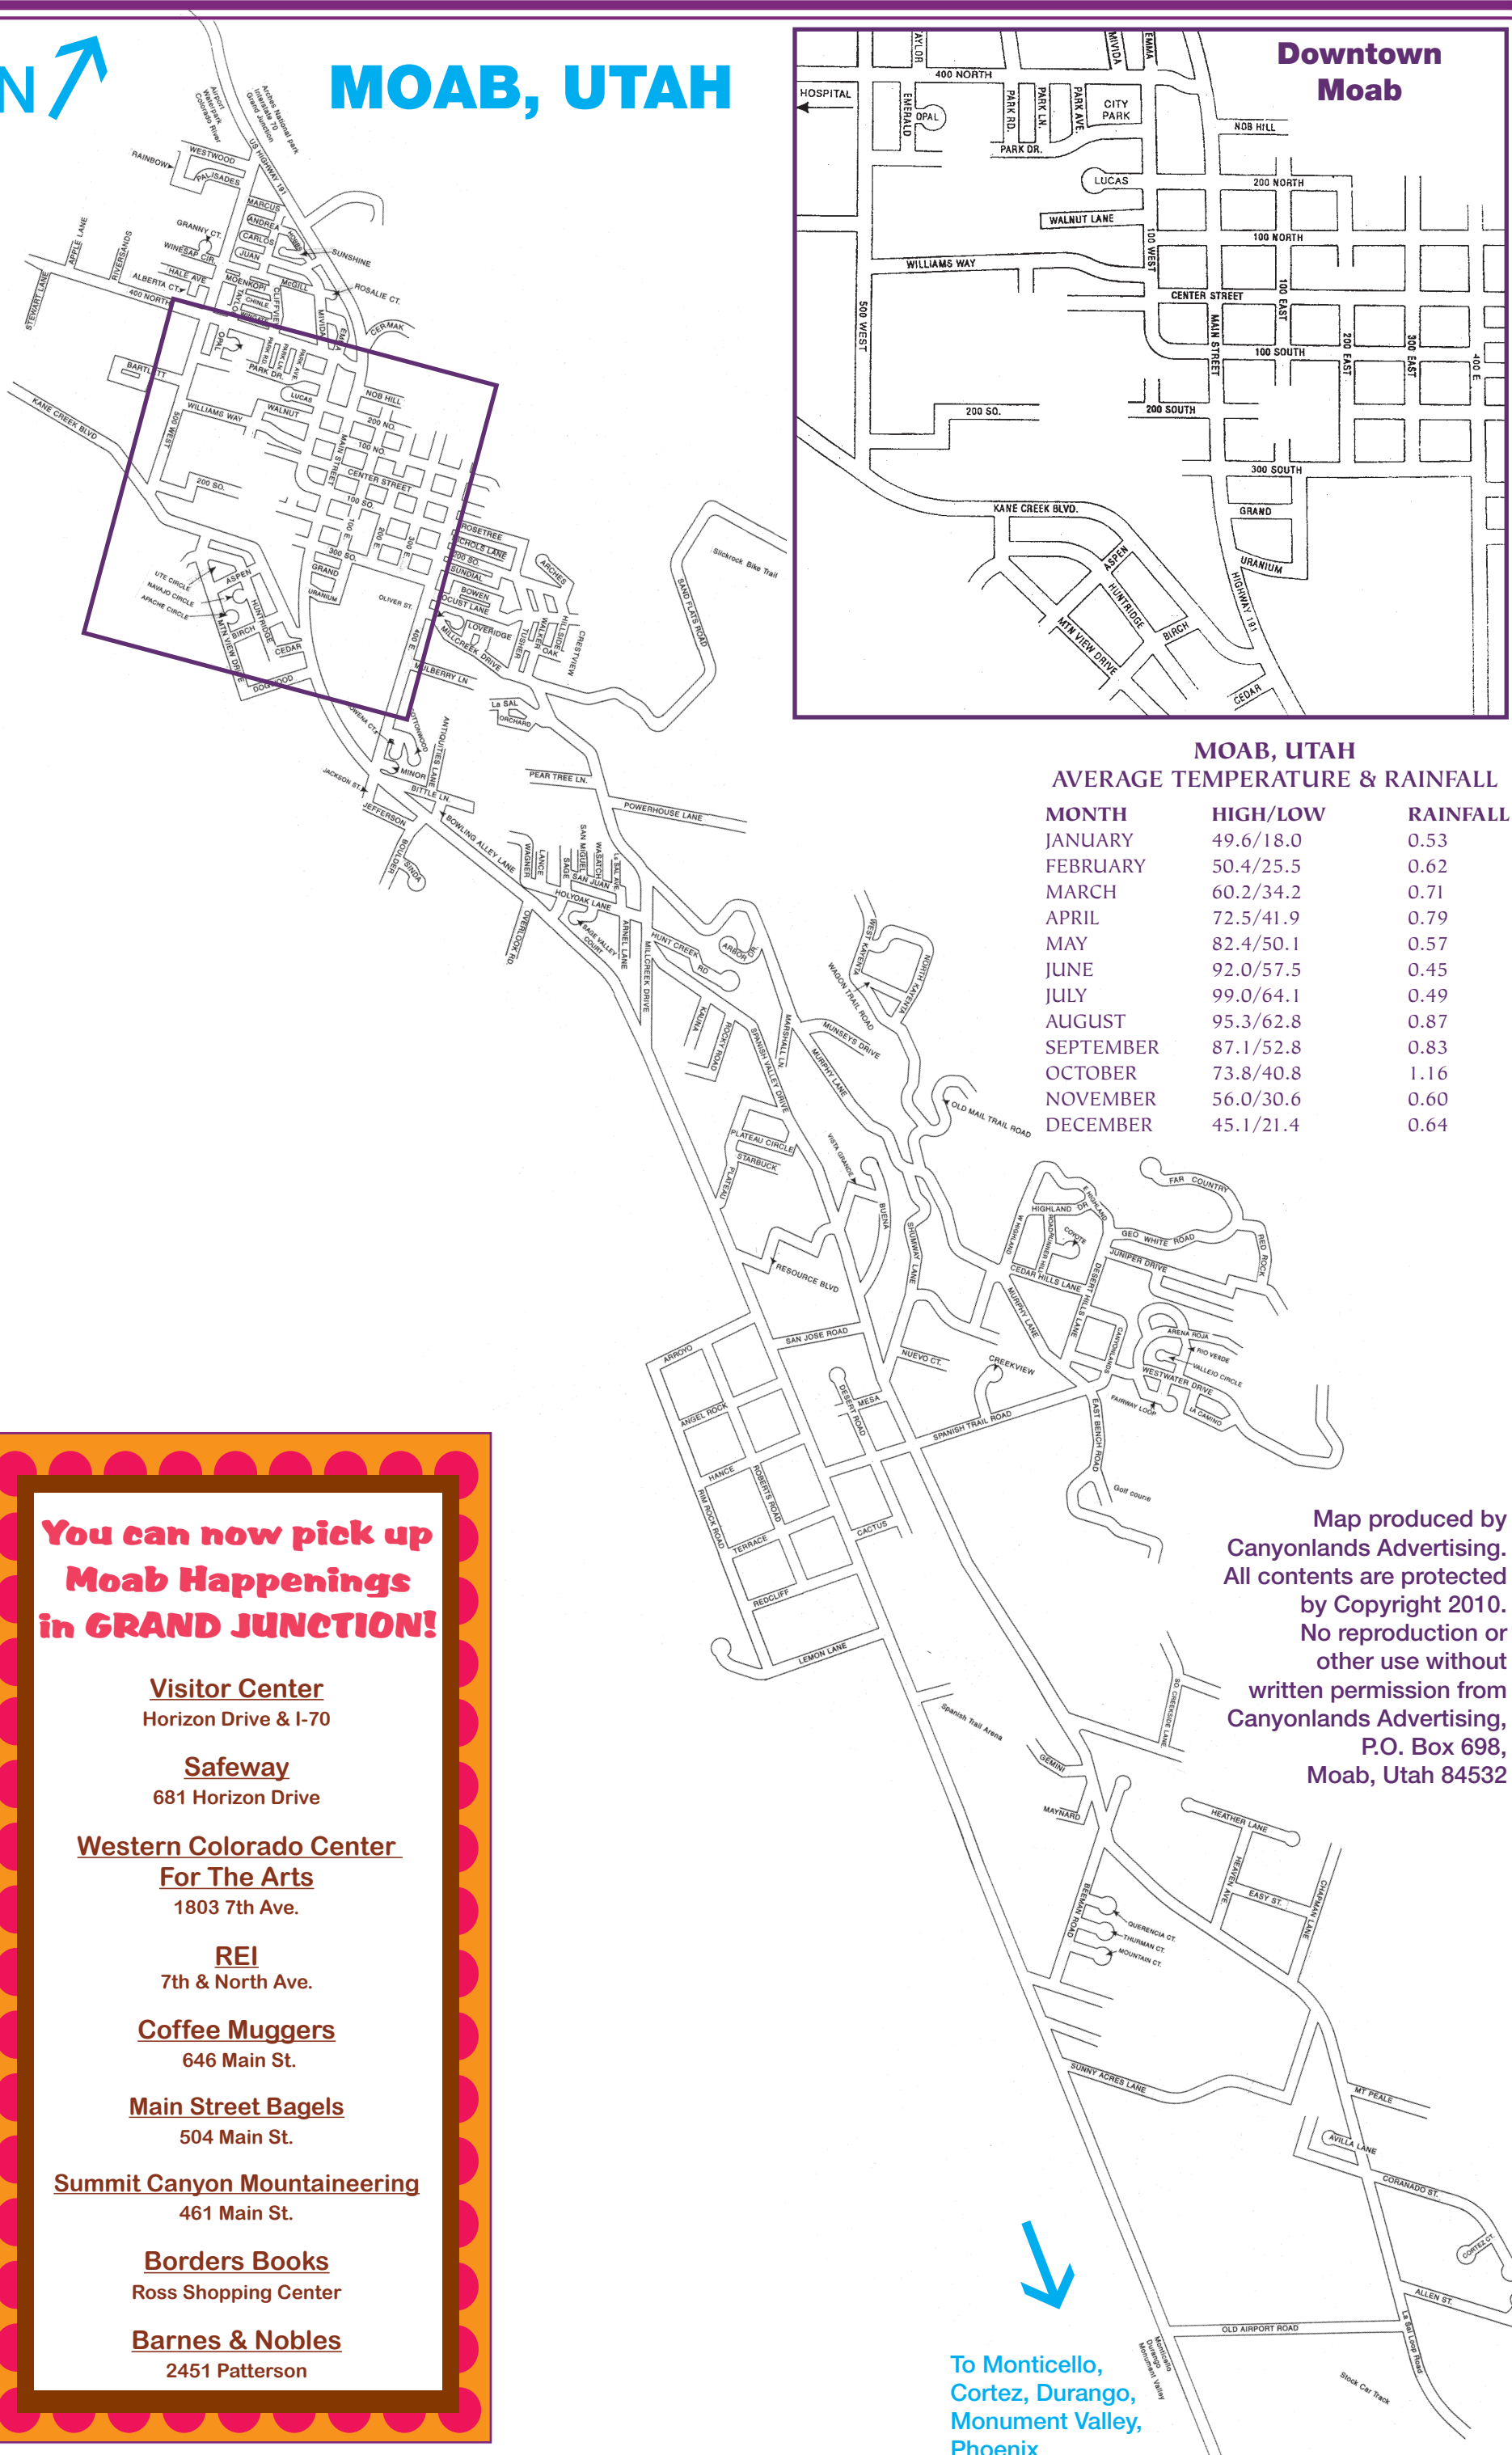

MOAB, UTAH

MOAB, UTAH

AVERAGE TEMPERATURE & RAINFALL

MONTH	HIGH/LOW	RAINFALL
JANUARY	49.6/18.0	0.53
FEBRUARY	50.4/25.5	0.62
MARCH	60.2/34.2	0.71
APRIL	72.5/41.9	0.79
MAY	82.4/50.1	0.57
JUNE	92.0/57.5	0.45
JULY	99.0/64.1	0.49
AUGUST	95.3/62.8	0.87
SEPTEMBER	87.1/52.8	0.83
OCTOBER	73.8/40.8	1.16
NOVEMBER	56.0/30.6	0.60
DECEMBER	45.1/21.4	0.64

**You can now pick up
Moab Happenings
in GRAND JUNCTION!**

Visitor Center
Horizon Drive & I-70

Safeway
681 Horizon Drive

**Western Colorado Center
For The Arts**
1803 7th Ave.

REI
7th & North Ave.

Coffee Muggers
646 Main St.

Main Street Bagels
504 Main St.

Summit Canyon Mountaineering
461 Main St.

Borders Books
Ross Shopping Center

Barnes & Nobles
2451 Patterson

Map produced by
Canyonlands Advertising.
All contents are protected
by Copyright 2010.
No reproduction or
other use without
written permission from
Canyonlands Advertising,
P.O. Box 698,
Moab, Utah 84532

To Monticello,
Cortez, Durango,
Monument Valley,
Phoenix