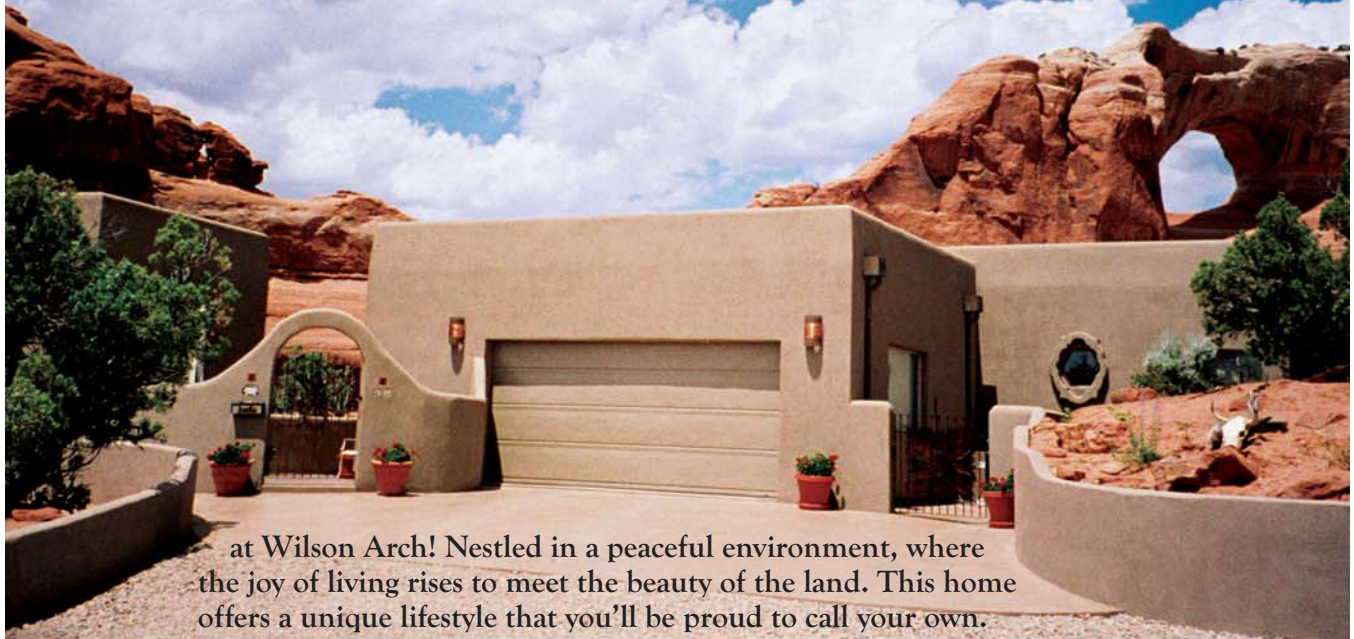

# The home you've been waiting for...

at Wilson Arch! Nestled in a peaceful environment, where the joy of living rises to meet the beauty of the land. This home offers a unique lifestyle that you'll be proud to call your own.

- Great room living design with detached guest bedroom & RV Garage with one bedroom apartment.
- Total 4 Bedrooms, 4 Baths
- All underground utilities
- Six acres bordering BLM
- Resident developer/owners for your property security.
- Only 20 minutes to Moab and area airport.
- Owner/developer selling to build on another Wilson Arch lot.

Come discover Wilson Arch Resort Community, Southeast Utah's pristine 250 acre planned area development, totally surrounded by BLM land.

Site-built homes • Residential lots/acreage • Vacation Cottages • Commercial sites